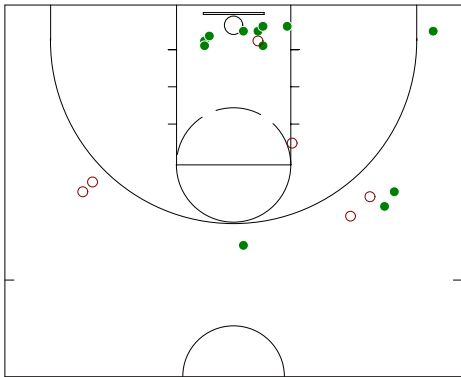

# 2006/07 Multi Game Shooting Charts for Don Trifari , Montville High School

#5 Game 7: Depaul Pts: 21

2P: (5-7) 71.4% 3P: (3-7) 42.9% FG: (8-14) 57.1%

REB o-d-t (1-4-5) Ast:1 Steal:5 FT:(2-3) 66.7%

#5 Game 8: Delbarton Pts: 17

2P: (5-11) 45.5% 3P: (1-3) 33.3% FG: (6-14) 42.9%

REB o-d-t (1-6-7) Ast:3 Steal:6 FT:(4-5) 80.0%

#5 Game 9: Butler Pts: 30

2P: (8-9) 88.9% 3P: (4-8) 50.0% FG: (12-17) 70.6%

REB o-d-t (6-5-11) Ast:6 Steal:7 FT:(2-3) 66.7%

#5 Game 10: West Orange Pts: 24

2P: (3-8) 37.5% 3P: (5-9) 55.6% FG: (8-17) 47.1%

REB o-d-t (0-4-4) Ast:0 Steal:3 FT:(3-4) 75.0%

#5 Game 11: Lakeland Pts: 29

2P: (4-7) 57.1% 3P: (7-11) 63.6% FG: (11-18) 61.1%

REB o-d-t (1-3-4) Ast:2 Steal:5 FT:(0-0)

#5 Game 12: Manchester Pts: 37

2P: (8-13) 61.5% 3P: (7-14) 50.0% FG: (15-27) 55.6%

REB o-d-t (4-7-11) Ast:3 Steal:5 FT:(0-0)