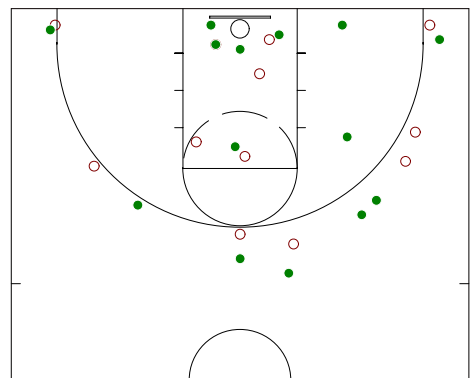

#5 Game 10: West Orange Pts: 24

2P: (3-8) 37.5% 3P: (5-9) 55.6% FG: (8-17) 47.1%

REB o-d-t (0-4-4) Ast:0 Steal:3 FT:(3-4) 75.0%

#5 Game 11: Lakeland Pts: 29

2P: (4-7) 57.1% 3P: (7-11) 63.6% FG: (11-18) 61.1%

REB o-d-t (1-3-4) Ast:2 Steal:5 FT:(0-0)

#5 Game 12: Manchester Pts: 37

2P: (8-13) 61.5% 3P: (7-14) 50.0% FG: (15-27) 55.6%

REB o-d-t (4-7-11) Ast:3 Steal:5 FT:(0-0)