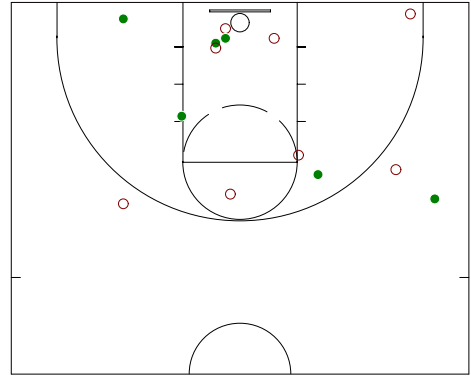

# 2006/07 Multi Game Shooting Charts for Don Trifari , Montville High School

#5 Game 7: Depaul Pts: 21

2P: (5-7) 71.4% 3P: (3-7) 42.9% FG: (8-14) 57.1%

REB o-d-t (1-4-5) Ast:1 Steal:5 FT:(2-3) 66.7%

#5 Game 8: Delbarton Pts: 17

2P: (5-11) 45.5% 3P: (1-3) 33.3% FG: (6-14) 42.9%

REB o-d-t (1-6-7) Ast:3 Steal:6 FT:(4-5) 80.0%

#5 Game 9: Butler Pts: 30

2P: (8-9) 88.9% 3P: (4-8) 50.0% FG: (12-17) 70.6%

REB o-d-t (6-5-11) Ast:6 Steal:7 FT:(2-3) 66.7%

#5 Game 10: West Orange Pts: 24

2P: (3-8) 37.5% 3P: (5-9) 55.6% FG: (8-17) 47.1%

REB o-d-t (0-4-4) Ast:0 Steal:3 FT:(3-4) 75.0%

#5 Game 11: Lakeland Pts: 29

2P: (4-7) 57.1% 3P: (7-11) 63.6% FG: (11-18) 61.1%

REB o-d-t (1-3-4) Ast:2 Steal:5 FT:(0-0)

#5 Game 12: Manchester Pts: 37

2P: (8-13) 61.5% 3P: (7-14) 50.0% FG: (15-27) 55.6%

REB o-d-t (4-7-11) Ast:3 Steal:5 FT:(0-0)