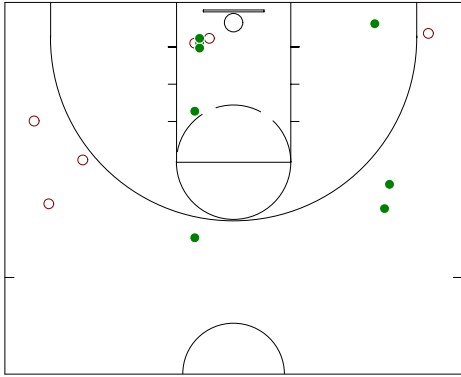

# 2006/07 Multi Game Shooting Charts for Don Trifari , Montville High School

#5 Game 7: Depaul Pts: 21

2P: (5-7) 71.4% 3P: (3-7) 42.9% FG: (8-14) 57.1%

REB o-d-t (1-4-5) Ast:1 Steal:5 FT:(2-3) 66.7%

#5 Game 8: Delbarton Pts: 17

2P: (5-11) 45.5% 3P: (1-3) 33.3% FG: (6-14) 42.9%

REB o-d-t (1-6-7) Ast:3 Steal:6 FT:(4-5) 80.0%

#5 Game 9: Butler Pts: 30

2P: (8-9) 88.9% 3P: (4-8) 50.0% FG: (12-17) 70.6%

REB o-d-t (6-5-11) Ast:6 Steal:7 FT:(2-3) 66.7%

#5 Game 10: West Orange Pts: 24

2P: (3-8) 37.5% 3P: (5-9) 55.6% FG: (8-17) 47.1%

REB o-d-t (0-4-4) Ast:0 Steal:3 FT:(3-4) 75.0%

#5 Game 11: Lakeland Pts: 29

2P: (4-7) 57.1% 3P: (7-11) 63.6% FG: (11-18) 61.1%

REB o-d-t (1-3-4) Ast:2 Steal:5 FT:(0-0)

#5 Game 12: Manchester Pts: 37

2P: (8-13) 61.5% 3P: (7-14) 50.0% FG: (15-27) 55.6%

REB o-d-t (4-7-11) Ast:3 Steal:5 FT:(0-0)