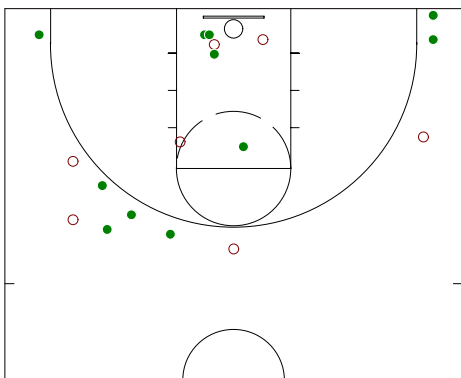

2P: (5-11) 45.5% 3P: (1-3) 33.3% FG: (6-14) 42.9%

REB o-d-t (1-6-7) Ast:3 Steal:6 FT:(4-5) 80.0%

#5 Game 9: Butler Pts: 30

2P: (8-9) 88.9% 3P: (4-8) 50.0% FG: (12-17) 70.6%

REB o-d-t (6-5-11) Ast:6 Steal:7 FT:(2-3) 66.7%

#5 Game 10: West Orange Pts: 24

2P: (3-8) 37.5% 3P: (5-9) 55.6% FG: (8-17) 47.1%

REB o-d-t (0-4-4) Ast:0 Steal:3 FT:(3-4) 75.0%

#5 Game 11: Lakeland Pts: 29

2P: (4-7) 57.1% 3P: (7-11) 63.6% FG: (11-18) 61.1%

REB o-d-t (1-3-4) Ast:2 Steal:5 FT:(0-0)

#5 Game 12: Manchester Pts: 37

2P: (8-13) 61.5% 3P: (7-14) 50.0% FG: (15-27) 55.6%

REB o-d-t (4-7-11) Ast:3 Steal:5 FT:(0-0)