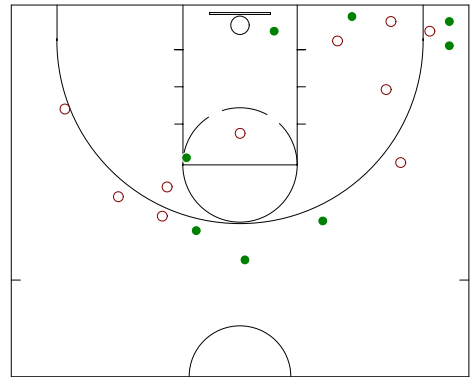

2P: (5-11) 45.5% 3P: (1-3) 33.3% FG: (6-14) 42.9%

REB o-d-t (1-6-7) Ast:3 Steal:6 FT:(4-5) 80.0%

#5 Game 9: Butler Pts: 30

2P: (8-9) 88.9% 3P: (4-8) 50.0% FG: (12-17) 70.6%

REB o-d-t (6-5-11) Ast:6 Steal:7 FT:(2-3) 66.7%

#5 Game 10: West Orange Pts: 24

2P: (3-8) 37.5% 3P: (5-9) 55.6% FG: (8-17) 47.1%

REB o-d-t (0-4-4) Ast:0 Steal:3 FT:(3-4) 75.0%

#5 Game 11: Lakeland Pts: 29

2P: (4-7) 57.1% 3P: (7-11) 63.6% FG: (11-18) 61.1%

REB o-d-t (1-3-4) Ast:2 Steal:5 FT:(0-0)

#5 Game 12: Manchester Pts: 37

2P: (8-13) 61.5% 3P: (7-14) 50.0% FG: (15-27) 55.6%

REB o-d-t (4-7-11) Ast:3 Steal:5 FT:(0-0)